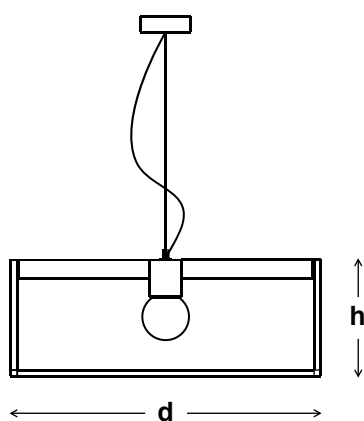

hayku

veneers

oak
oak fineline
walnut
walnut fineline
wenge light
wenge dark

model	code	dimensions	lighting source
hayku 52	HAY.52	d520 h280	fitting E27
hayku 65	HAY.65	d650 h280	fitting E27
hayku 72	HAY.72	d720 h300	fitting E27
hayku 82	HAY.82	d820 h350	fitting E27
hayku 52 led	HAY.52.L	d520 h280	LED 6x13W, 3000K/4000K
hayku 65 led	HAY.65.L	d650 h280	LED 6x13W, 3000K/4000K
hayku 72 led	HAY.72.L	d720 h300	LED 6x13W, 3000K/4000K
hayku 82 led	HAY.82.L	d820 h350	LED 6x13W, 3000K/4000K

- lampshade made of natural veneer, suspension set made of aluminium powder coated in RAL colours
- cable and wire set 2m as standard, various lengths on request
- DALI dimming options for LED models, if requested