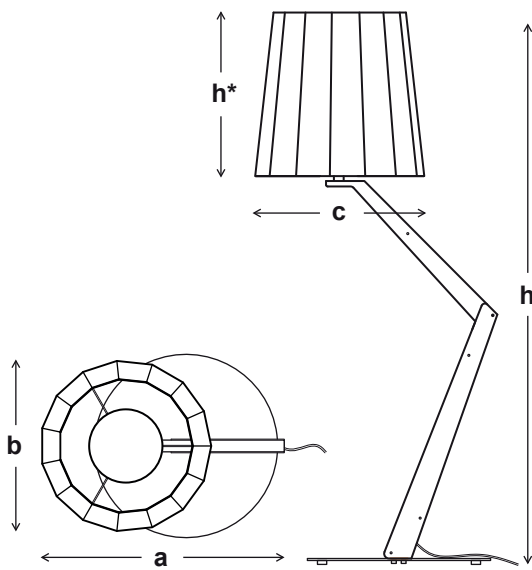

The aluminium version of interior light designed in collaboration with Kumar studio.
Rust resistant.
Windproof.
IP44 waterproof rating.
Polycarbonate globe protects the lightbulb.
Shape composed by multiple planes.
Easy removable in windy conditions aluminium lampshade.
Available in various colours.

kumar

colours

- ral 9010
- ral 5002
- ral 3020
- ral 1023
- ral 9005
- gold

model	code	dimensions	lighting source
kumar	KUM.OUT.	a1000/b750/c700/h*670/h2260	fitting E27

- the body is manufactured of aluminium, powder coated in RAL colours
- waterproof IP44
- custom made colours on request