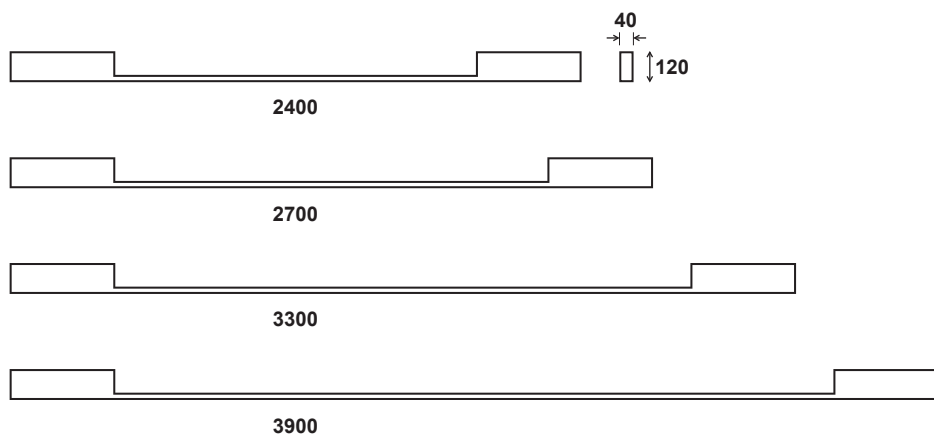

shilo U

colours

- ral 7022
- ral 9010
- ral 9005

model	code	dimensions	lighting source
shilo U 240	SHI.U.240	a2400 b40 h120	LED 35W 3000K/4000K
shilo U 270	SHI.U.270	a2700 b40 h120	LED 42W 3000K/4000K
shilo U 330	SHI.U.330	a3300 b40 h120	LED 56W 3000K/4000K
shilo U 390	SHI.U.390	a3900 b40 h120	LED 70W 3000K/4000K

- the body is manufactured of aluminium, powder coated in RAL colours
- dimming options: DALI on request
- custom configurations on enquiries