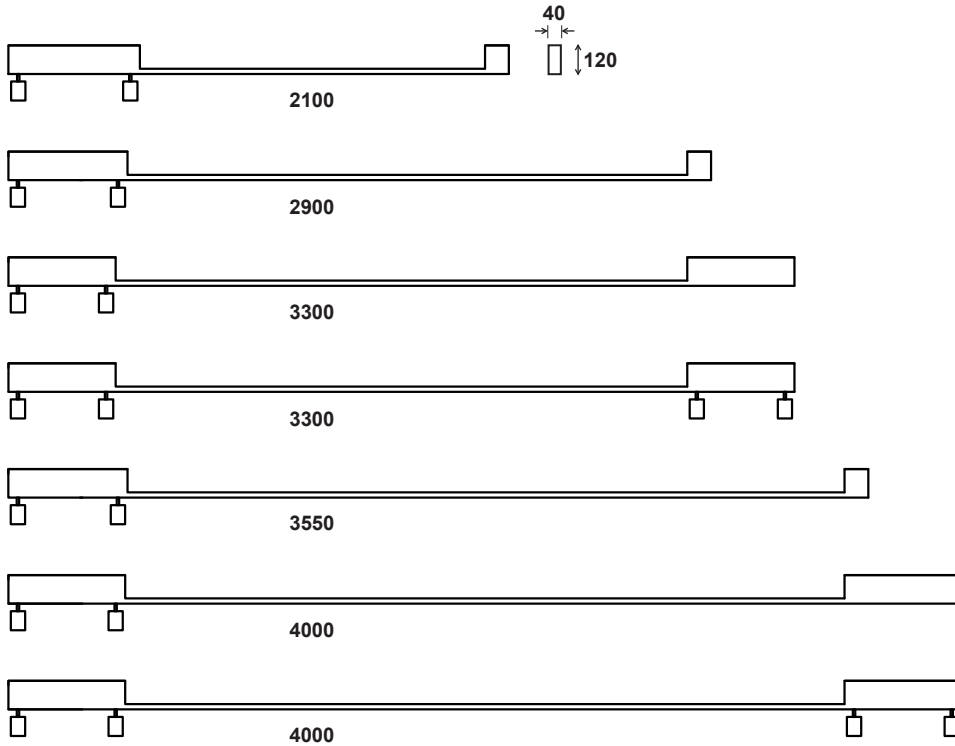

- the body is manufactured of aluminium, powder coated in RAL colours
- dimming options: DALI on request
- custom configurations on enquiries

shilo W

colours

-  ral 7022
-  ral 9010
-  ral 9005

model	code	dimensions	lighting source
shilo W 450	SHI.W.450	a4500 b40 h120	LED 96W 3000K/4000K
shilo W 570	SHI.W.570	a5700 b40 h120	LED 126W 3000K/4000K

- the body is manufactured of aluminium, powder coated in RAL colours
- dimming options: DALI on request
- custom configurations on enquiries

shilo + spot

colours

model	code	dimensions	lighting source
shilo spot 210	SHI.U.210.S2	a2100 b40 h120	LED 30W, 3000K/4000K + 2x5W
shilo spot 290	SHI.U.290.S2	a2900 b40 h120	LED 38W, 3000K/4000K + 2x5W
shilo spot 330	SHI.U.330.S2	a3300 b40 h120	LED 56W, 3000K/4000K + 2x5W
shilo spot 330	SHI.U.330.S4	a3300 b40 h120	LED 56W, 3000K/4000K + 4x5W
shilo spot 355	SHI.U.355.S4	a3550 b40 h120	LED 56W, 3000K/4000K + 2x5W
shilo spot 400	SHI.U.400.S2	a4000 b40 h120	LED 72W, 3000K/4000K + 2x5W
shilo spot 400	SHI.U.400.S4	a4000 b40 h120	LED 82W, 3000K/4000K + 4x5W