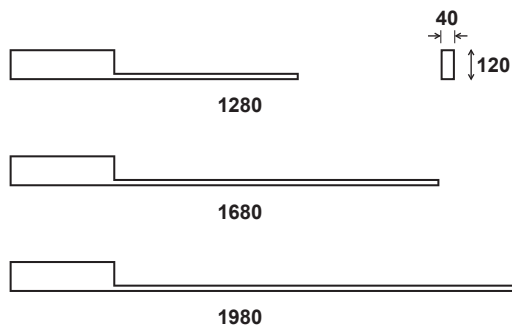

shilo

Ceiling mounted minimalist lamp
for indirect illumination.
Suitable for general lighting
of spaces in different styles.
Available in various sizes tailored
according to the interior design.

shilo L

colours

ral 9010

ral 7022

ral 9005

model	code	dimensions	lighting source
shilo L 128	SHI.L.128	a1280 b40 h120	LED 22W 3000K/4000K
shilo L 165	SHI.L.165	a1650 b40 h120	LED 28W 3000K/4000K
shilo L 198	SHI.L.198	a1980 b40 h120	LED 35W 3000K/4000K