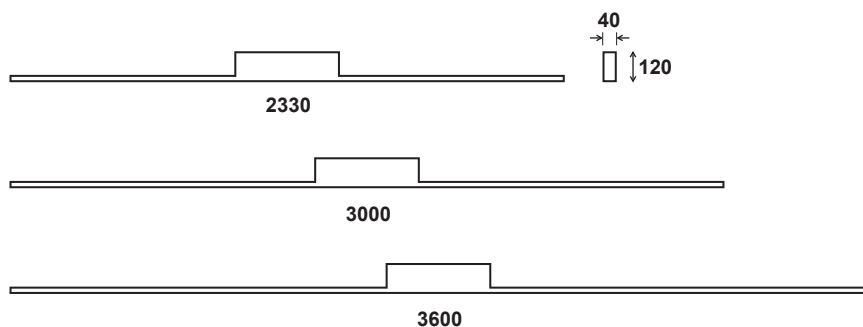

colours

ral 9010

ral 7022

ral 9005

model	code	dimensions	lighting source
shilo L 128	SHI.L.128	a1280 b40 h120	LED 22W 3000K/4000K
shilo L 165	SHI.L.165	a1650 b40 h120	LED 28W 3000K/4000K
shilo L 198	SHI.L.198	a1980 b40 h120	LED 35W 3000K/4000K

- the body is manufactured of aluminium, powder coated in RAL colours
- dimming options: DALI on request
- custom configurations on enquiries

shilo T

colours

- ral 7022
- ral 9010
- ral 9005

model	code	dimensions	lighting source
shilo T 233	SHI.T.233	a2330 b40 h120	LED 42W 3000K/4000K
shilo T 300	SHI.T.300	a3000 b40 h120	LED 56W 3000K/4000K
shilo T 360	SHI.T.360	a3600 b40 h120	LED 70W 3000K/4000K