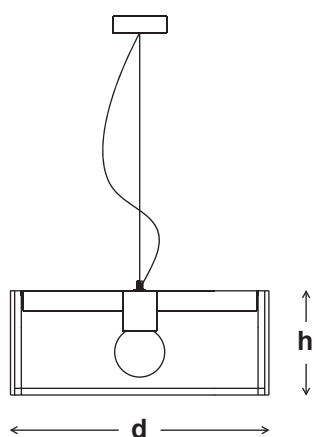

tabora

Tabora is the result of our invention-push experiments and innovations in designing interior pendant lights. Sticking to our common concepts related to shape dimensions, we have developed technology that uses uncommon materials and technologies for this industry. Tabora is suitable for lighting over dining tables, low seating tables or bar countertops. The light is effective both individually and in an array of several lights across the ceiling according to the size and shape of the table, above which it is suspended. It illuminates the area underneath, and emits light toward the ceiling, creating general lighting of the room. Tabora is a semi-flushmount, ceiling light fitting designed to be an active centre in the overall design and an accent light of any interior.

tabora

E27

LED

colours outside

veneers inside

oak
oak fineline
walnut
walnut fineline
wenge light
wenge dark

model	code	dimensions	lighting source
tabora 52	TAB.52	d520 h280	fitting E27
tabora 65	TAB.65	d650 h280	fitting E27
tabora 72	TAB.72	d720 h300	fitting E27
tabora 82	TAB.82	d820 h350	fitting E27
tabora 52 led	TAB.52.L	d520 h280	LED 6x13W, 3000K/4000K
tabora 65 led	TAB.65.L	d650 h280	LED 6x13W, 3000K/4000K
tabora 72 led	TAB.72.L	d720 h300	LED 6x13W, 3000K/4000K
tabora 82 led	TAB.82.L	d820 h350	LED 6x13W, 3000K/4000K

- lampshade made of MDF coated in RAL colours and natural veneer, suspension set made of aluminium powder coated in RAL colours
- cable and wire set 2m as standard, various lengths on request
- DALI dimming options for LED models, if requested