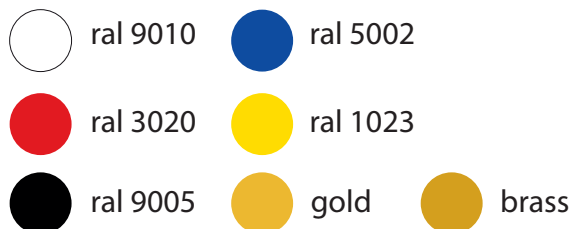

vader

Adds luxurious look to the imperial destroyers.
Aluminum body is coated in structural blue,
structural red, black or white.
Also available in brass.

vader

colours

model	code	dimensions	lighting source
vader aluminium	VAD.AL.	a280/b220	LED 15W, 3000K/4000K
vader brass	VAD.B.	a280/b220	LED 15W, 3000K/4000K