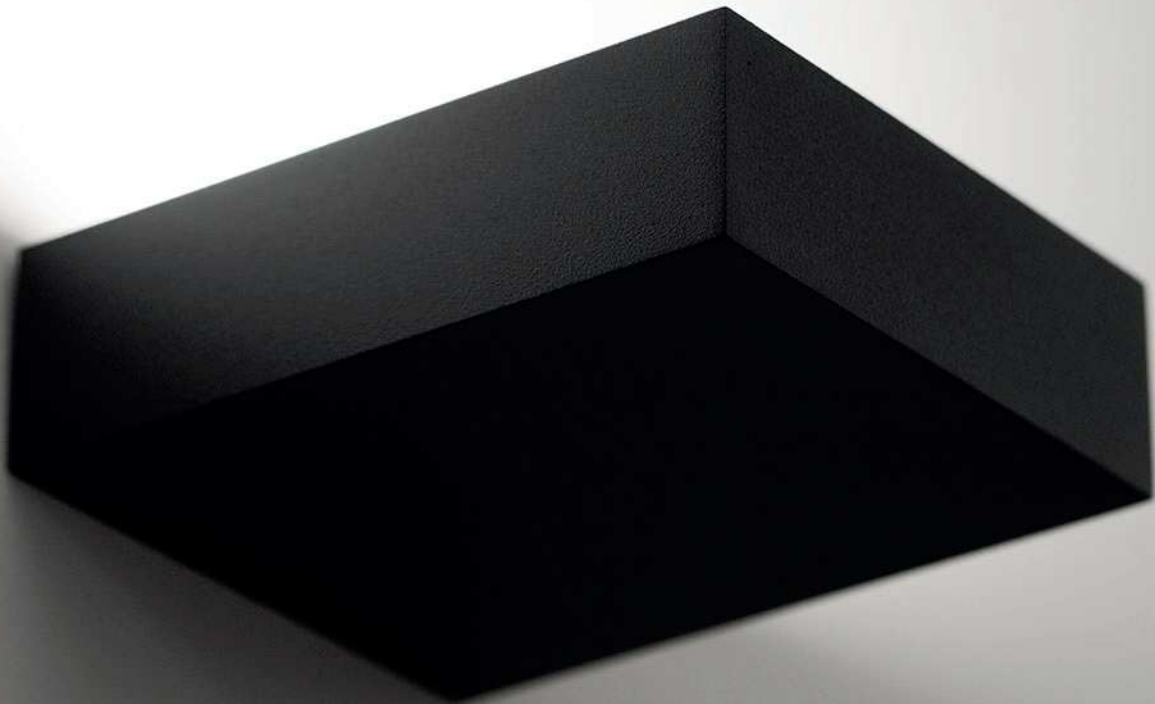

**brick**

**colours**

model	code	dimensions	lighting source
brick wall up	BRI.U.	a120/b140/h40	LED 15W, 3000K/4000K
brick wall down	BRI.D.	a120/b140/h40	LED 15W, 3000K/4000K
brick wall/angle down	BRI.A.D.	a120/b140/h40	LED 15W, 3000K/4000K
brick wall/angle up	BRI.A.U.	a120/b221/h40	LED 15W, 3000K/4000K

- the body is manufactured of aluminium, powder coated in RAL colours
- dimming options: DALI on request