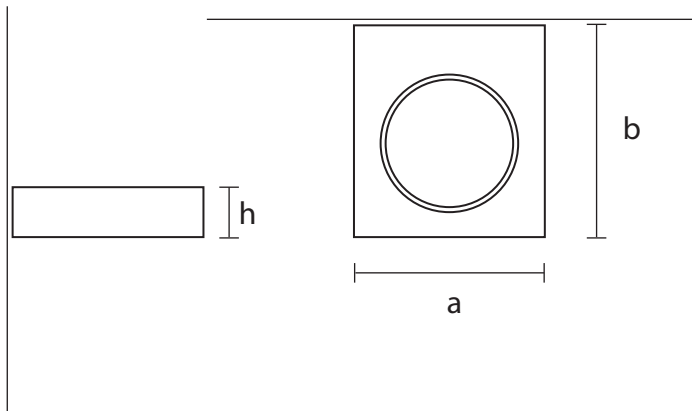

**brick**

**colours**

model	code	dimensions	lighting source
brick wall up	BRI.U.	a120/b140/h40	LED 15W, 3000K/4000K
brick wall down	BRI.D.	a120/b140/h40	LED 15W, 3000K/4000K
brick wall/angle down	BRI.A.D.	a120/b140/h40	LED 15W, 3000K/4000K
brick wall/angle up	BRI.A.U.	a120/b221/h40	LED 15W, 3000K/4000K