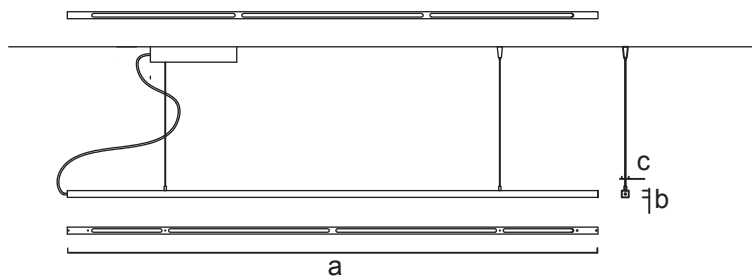

LED profile

Minimalist LED lamp
for various applications at home or office.
Available in painted aluminium or brass.

LED profile

colours

model	code	dimensions	light source
LED profile	LEDPROF.130	a1300 b25 c25	LED 22W, 3000K
LED profile	LEDPROF.150	a1500 b25 c25	LED 26W, 3000K
LED profile	LEDPROF.170	a1700 b25 c25	LED 30W, 3000K
LED profile	LEDPROF.200	a2000 b25 c25	LED 36W, 3000K
LED profile	LEDPROF.250	a2500 b25 c25	LED 45W, 3000K
LED profile	LEDPROF.300	a3000 b25 c25	LED 54W, 3000K
LED profile brass	LEDPROF.130.B.	a1300 b25 c25	LED 22W, 3000K
LED profile brass	LEDPROF.150.B.	a1500 b25 c25	LED 26W, 3000K
LED profile brass	LEDPROF.170.B.	a1700 b25 c25	LED 30W, 3000K
LED profile brass	LEDPROF.200.B.	a2000 b25 c25	LED 36W, 3000K
LED profile brass	LEDPROF.250.B.	a2500 b25 c25	LED 45W, 3000K
LED profile brass	LEDPROF.300.B.	a3000 b25 c25	LED 54W, 3000K

- the body is manufactured of aluminium or brass
- cable and wire set 2m as standard, various lengths on request
- dimming options: 0-10V on request

www.wolfram.bg